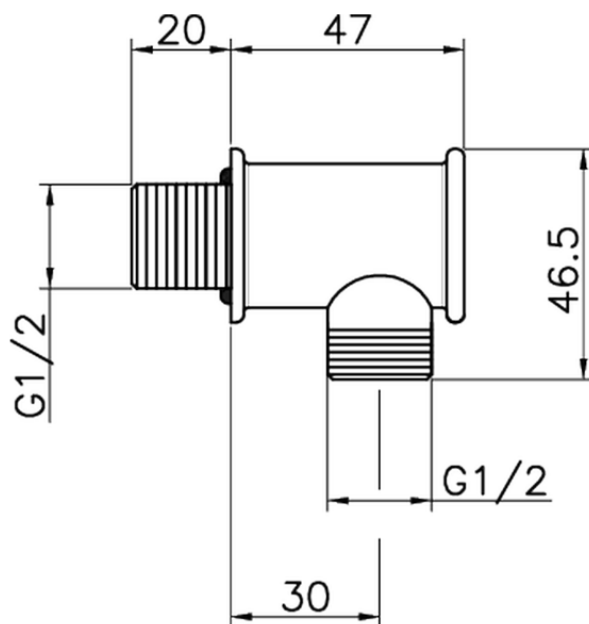

## Pres a d'acqua SHOWER\_67.04H.

67.04H.

<http://www.huberitalia.com/presa-dacqua-shower-67-04h>

2026-05-17