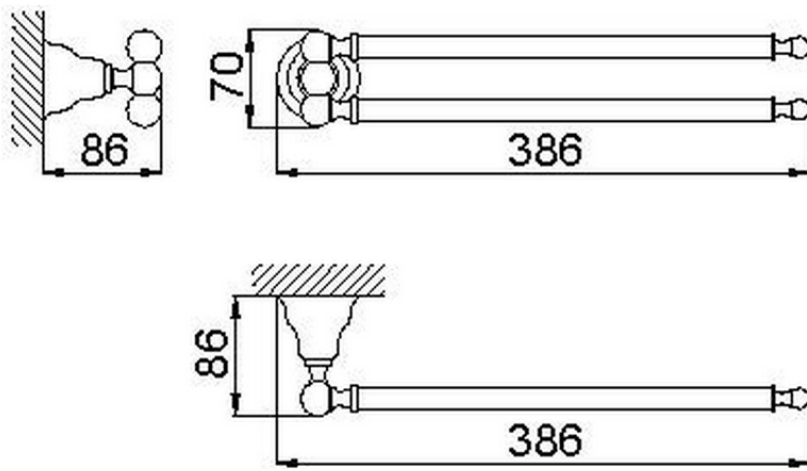

Porta salviette CROISETTE_4016.01H.

4016.01H.

<http://www.huberitalia.com/porta-salviette-croisette-4016-01h>

2026-06-15