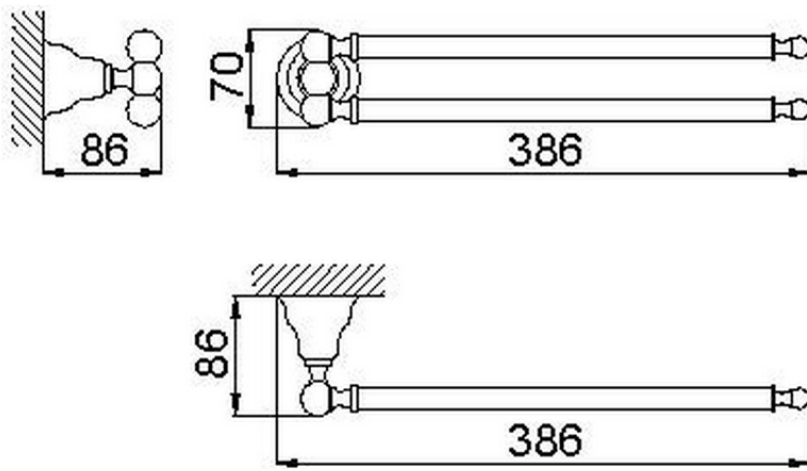

## Porta salviette CROISETTE\_4016.01H.

4016.01H.

<http://www.huberitalia.com/porta-salviette-croisette-4016-01h>

2026-06-15