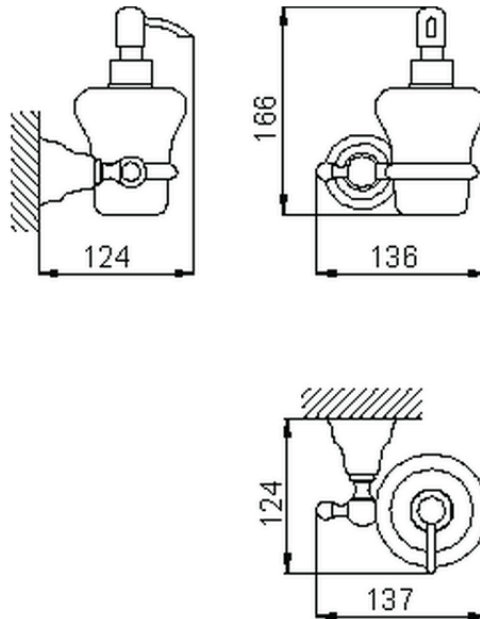

Porta sapone liquido CROISSETTE_4024.01H.

4024.01H.

<http://www.huberitalia.com/porta-sapone-liquido-croisette-4024-01h>

2025-08-01