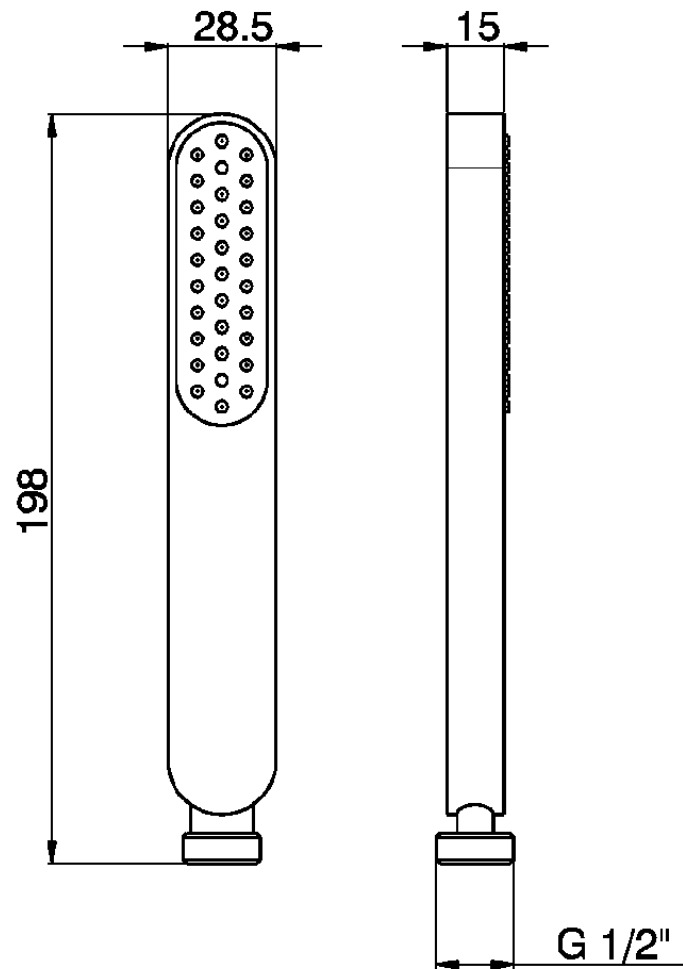

Doccetta Levity ABS SHOWER_SS014250

SS014250

<http://www.huberitalia.com/doccetta-levity-abs-shower-ss014250>

2026-05-02