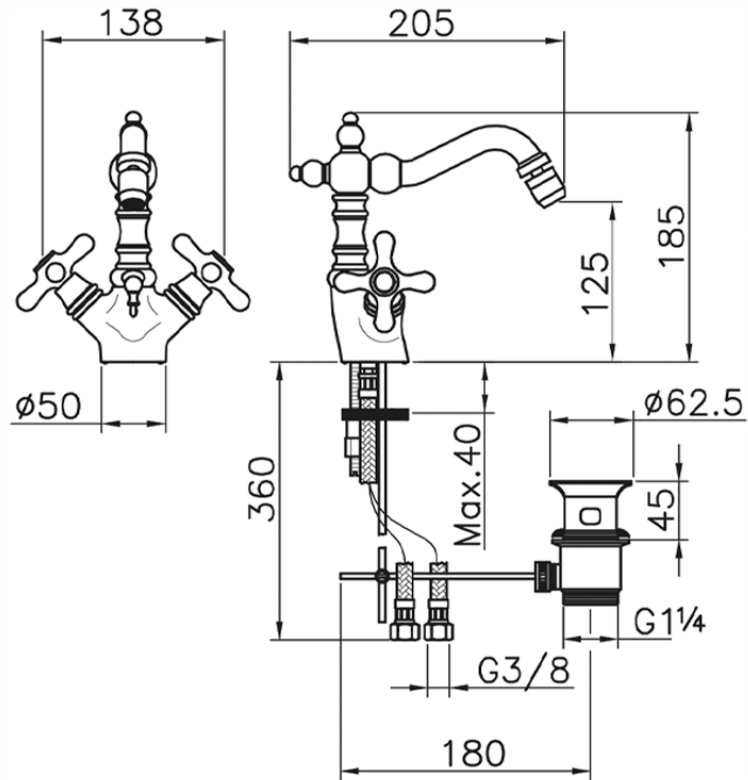

Miscelatore bidet CROISSETTE_CS000550

CS000550

<http://www.huberitalia.com/miscelatore-bidet-croisette-cs000550>

2026-05-15