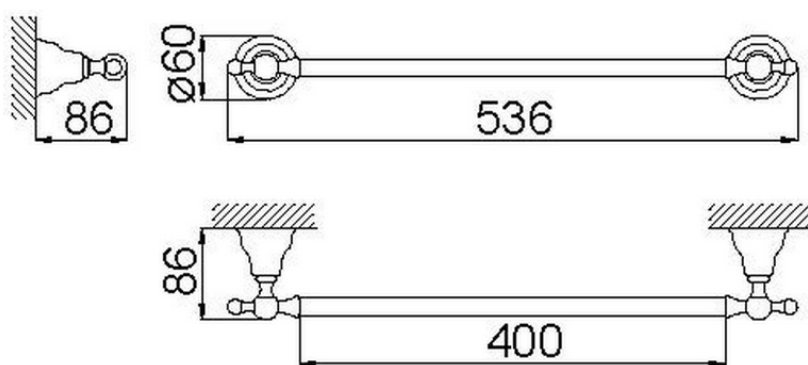

Porta salviette 40 cm CROISETTE_4012.01H.

4012.01H.

<http://www.huberitalia.com/porta-salviette-40-cm-croisette-4012-01h>

2026-07-01