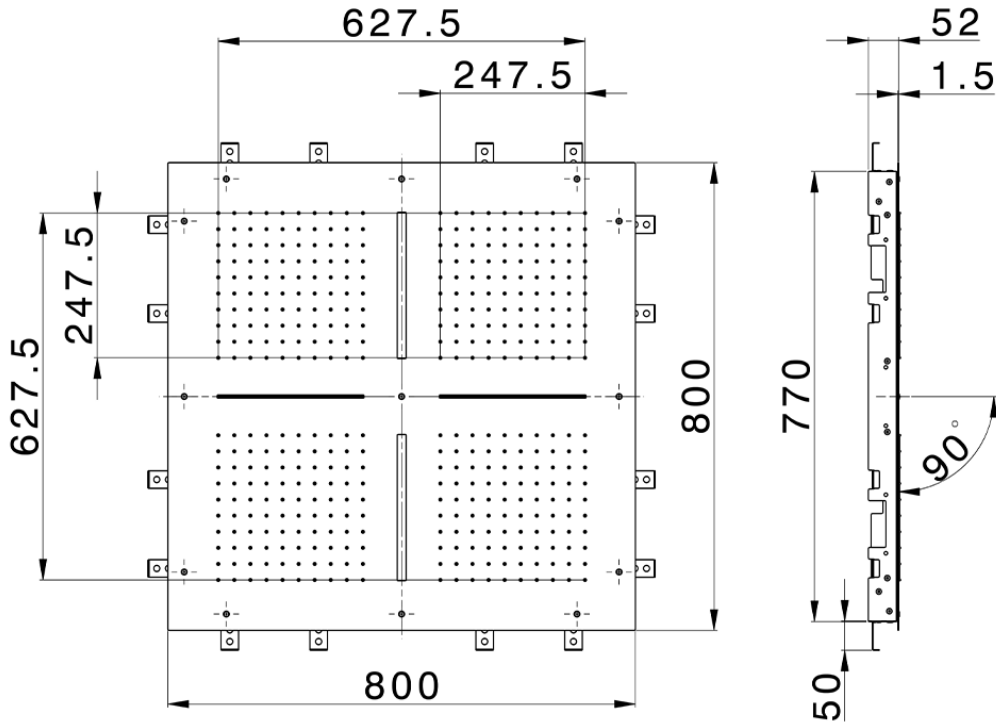

Soffione a soffitto con cromoterapia 800x800 mm ZEN_ZS1C0105

ZS1C0105

<http://www.huberitalia.com/soffione-a-soffitto-con-cromoterapia-800x800-mm-zen-zs1c0105>

2026-06-29