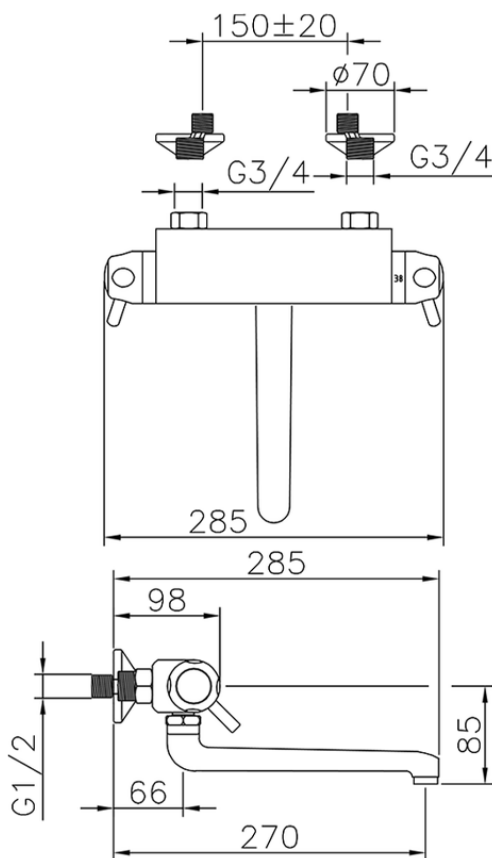

Miscelatore termostatico lavello a parete THERMO_CPT70010

CPT70010

<http://www.huberitalia.com/miscelatore-termostatico-lavello-a-parete-thermo-cpt70010>

2026-05-30