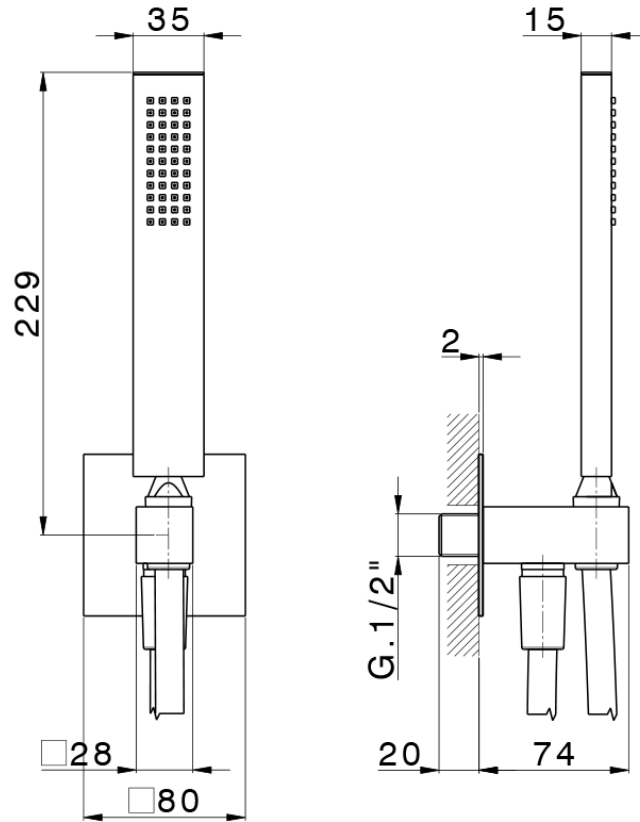

Completo doccia con presa acqua PUSH&SHOWER_SS0G5120

SS0G5120

<http://www.huberitalia.com/completo-doccia-con-presa-acqua-pushshower-ss0g5120>

2026-03-15