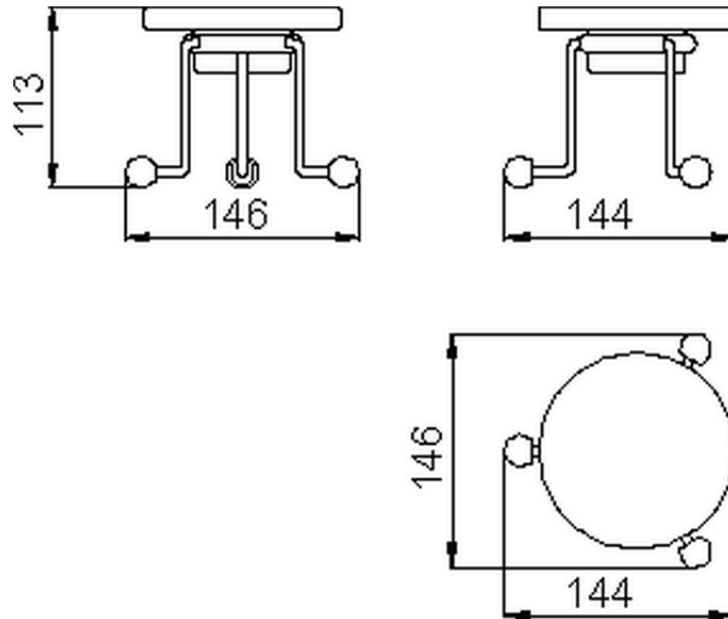

Porta sapone CROISETTE_4028.01H.

4028.01H.

<http://www.huberitalia.com/porta-sapone-croisette-4028-01h>

2026-06-15