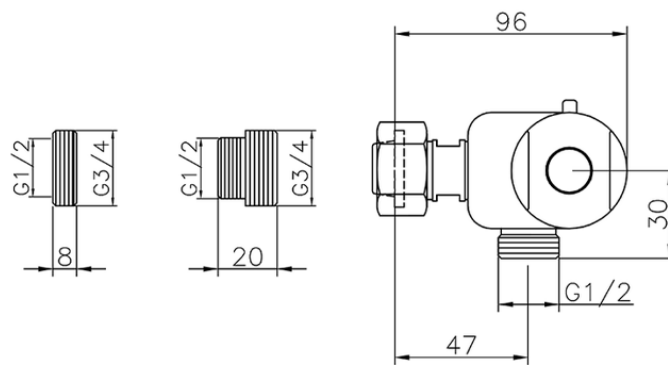

Miscelatore termostatico doccia CLINIC&TECHNICAL_100P.01H.

100P.01H.

<http://www.huberitalia.com/miscelatore-termostatico-doccia-clinictechnical-100p-01h>

2026-05-17