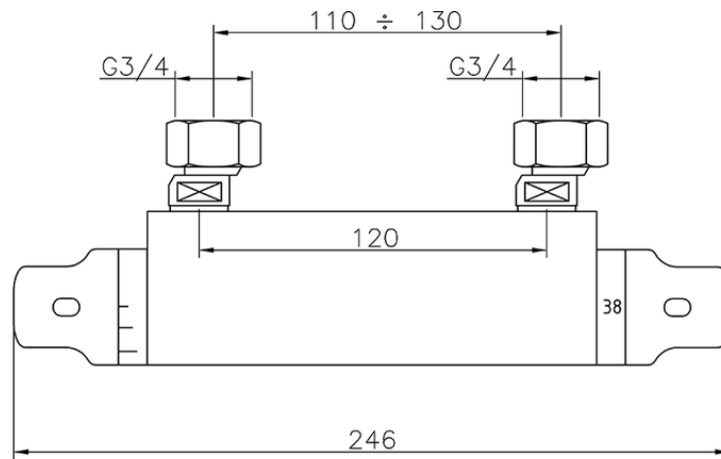

Miscelatore termostatico doccia CLINIC&TECHNICAL_100P.01H.

100P.01H.

<http://www.huberitalia.com/miscelatore-termostatico-doccia-clinictechnical-100p-01h>

2026-05-17