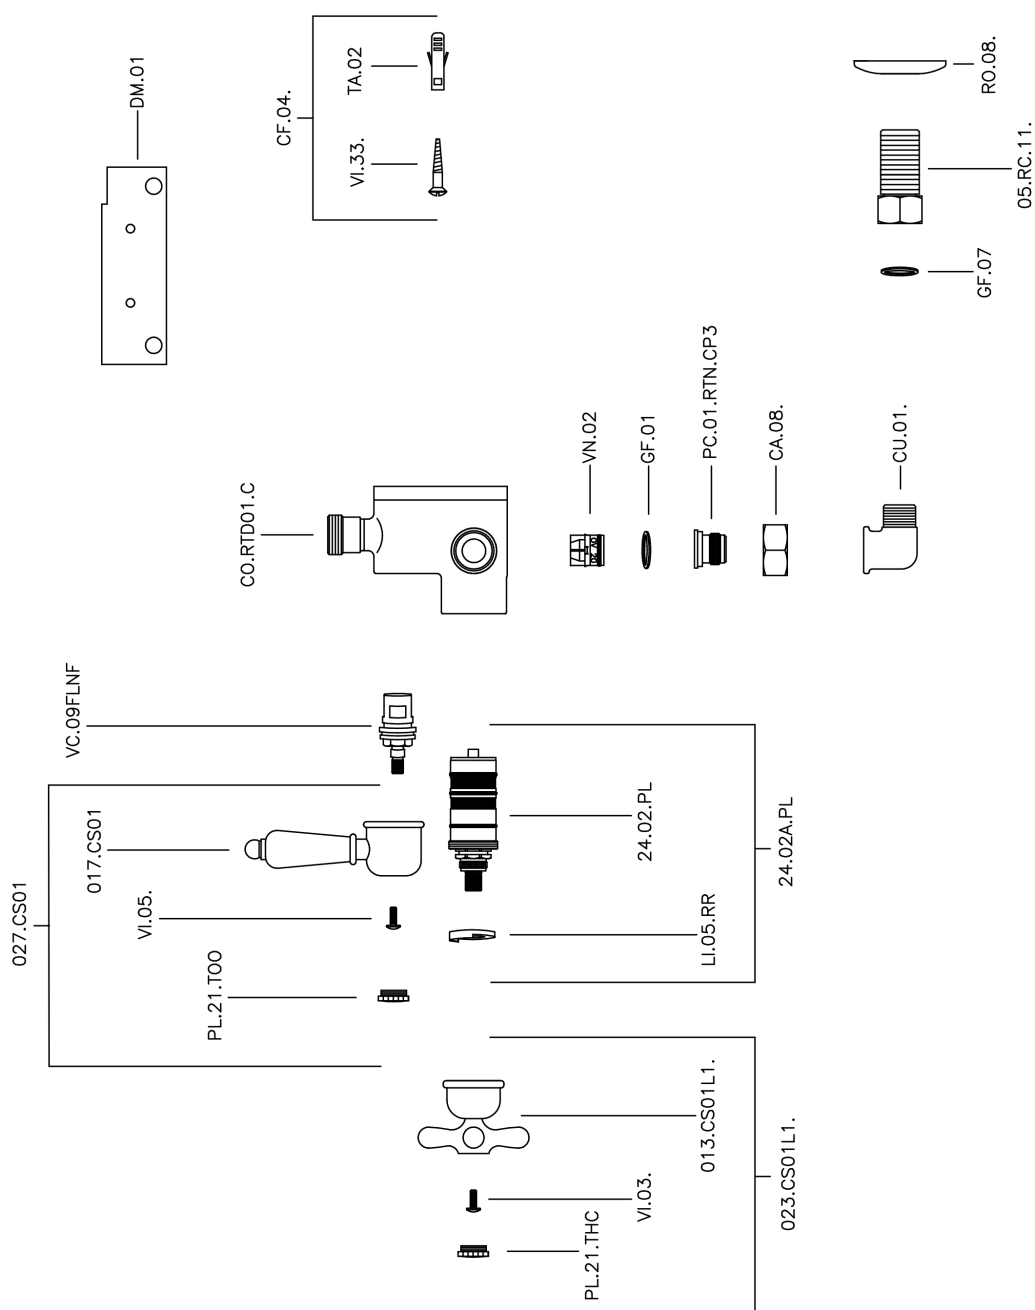

Miscelatore termostatico doccia CROISSETTE_150.CS01H.

150.CS01H.

<http://www.huberitalia.com/miscelatore-termostatico-doccia-croisette-150-cs01h>

2026-05-16