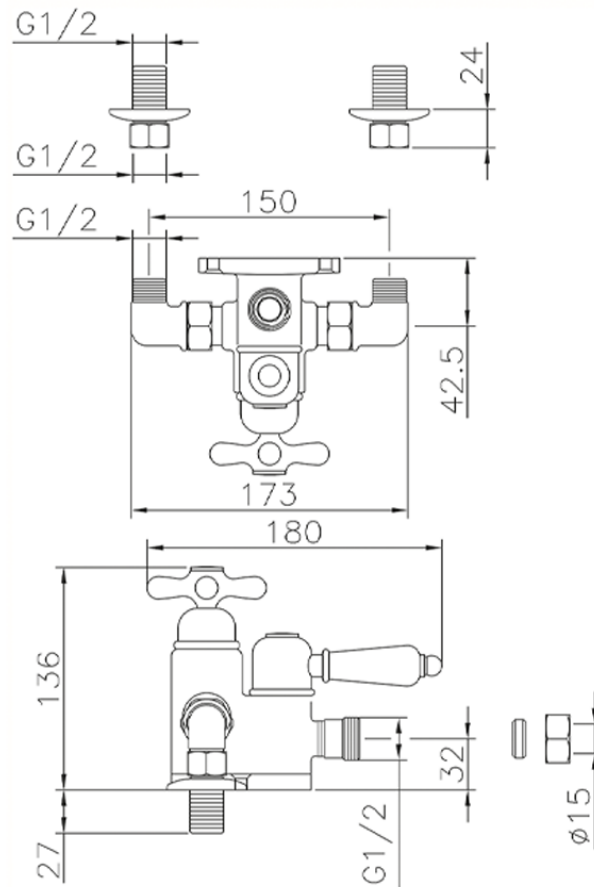

Miscelatore termostatico doccia CROISSETTE_150.CS01H.

150.CS01H.

<http://www.huberitalia.com/miscelatore-termostatico-doccia-croisette-150-cs01h>

2026-05-16