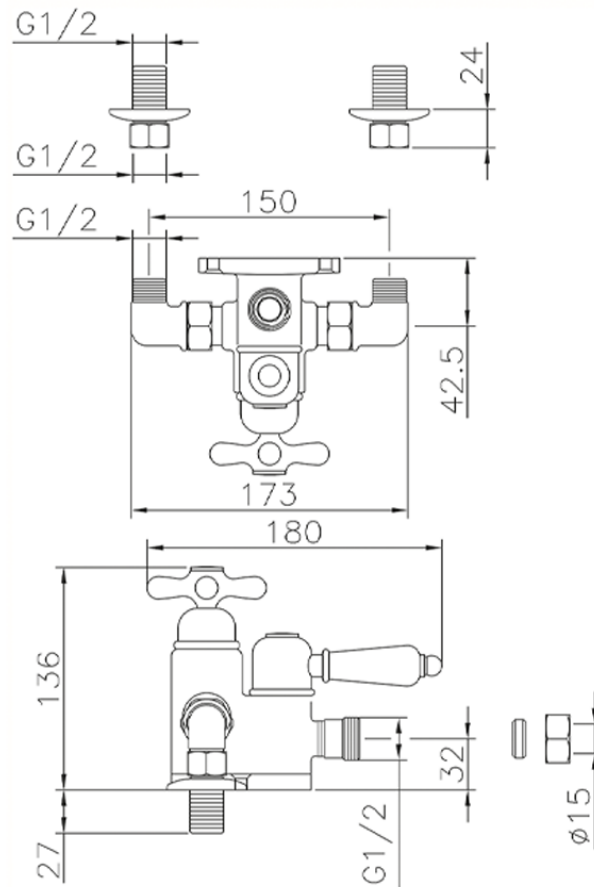

Miscelatore termostatico doccia CROISSETTE\_150.CS01H.

150.CS01H.

<http://www.huberitalia.com/miscelatore-termostatico-doccia-croisette-150-cs01h>

2026-05-16