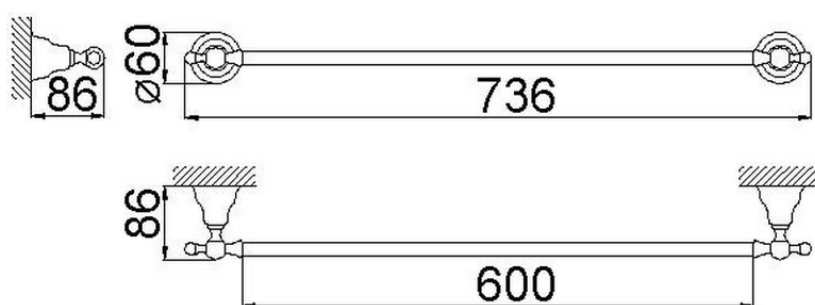

Porta salviette 60 cm CROISETTE_4014.01H.

4014.01H.

<http://www.huberitalia.com/porta-salviette-60-cm-croisette-4014-01h>

2026-06-15