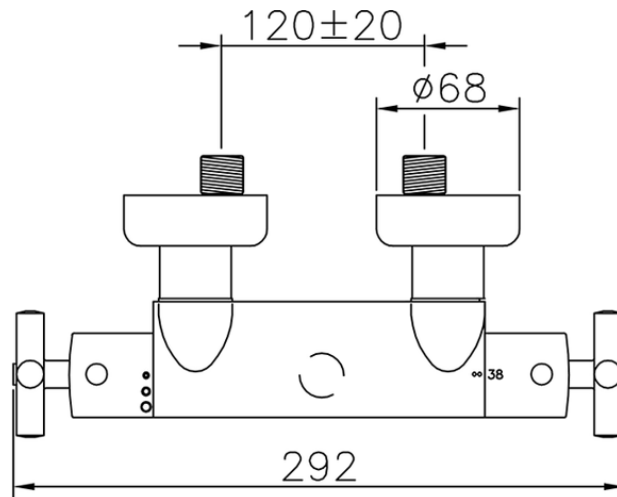

Miscelatore termostatico doccia CLINIC&TECHNICAL_233.01H.

233.01H.

<http://www.huberitalia.com/miscelatore-termostatico-doccia-clinicttechnical-233-01h>

2026-03-09