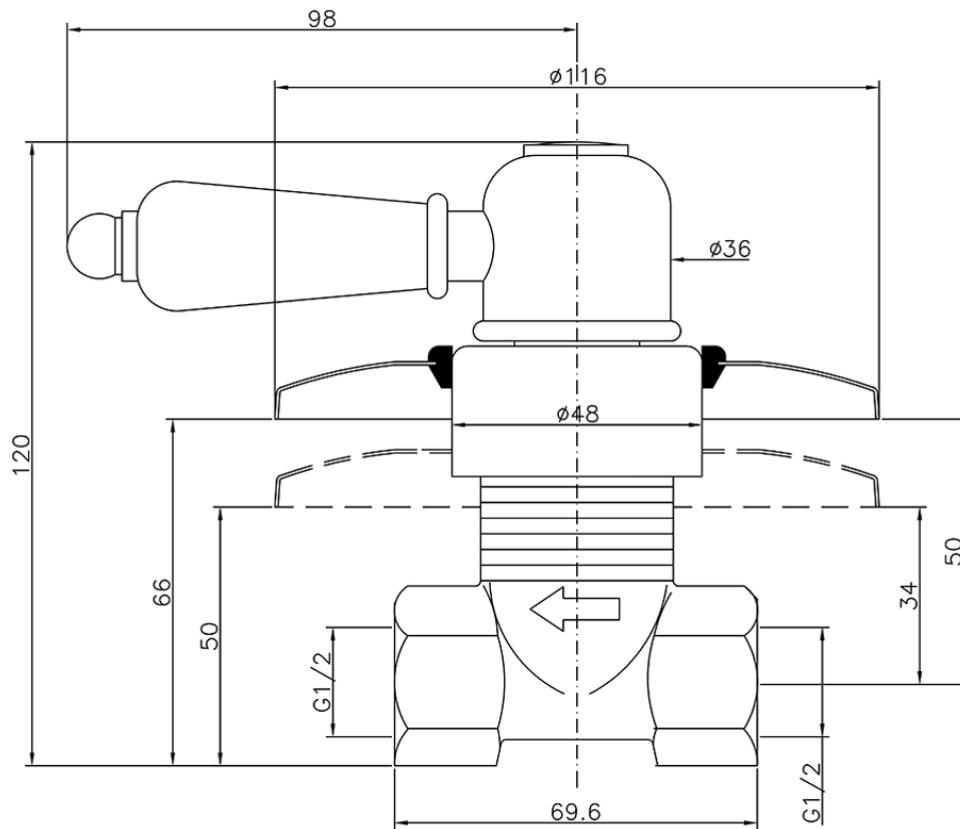

Rubinetto d'arresto incasso CROISETTE_CS000310

CS000310

<http://www.huberitalia.com/rubinetto-darresto-incasso-croisette-cs000310>

2026-06-26