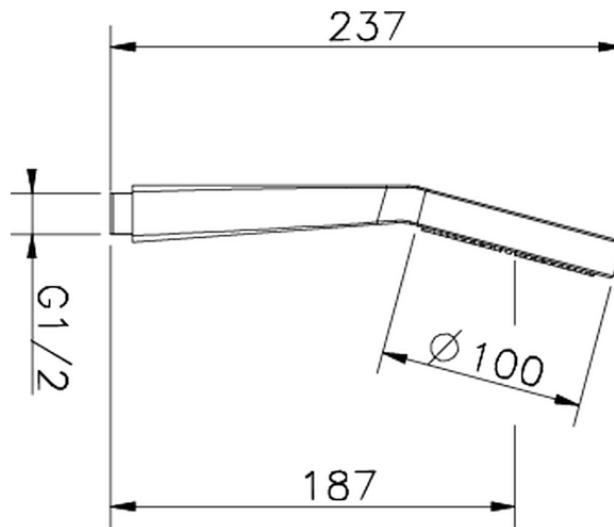

Doccetta Melody ABS SHOWER_05.DO.44H.

05.DO.44H.

<http://www.huberitalia.com/doccetta-melody-abs-shower-05-do-44h>

2026-05-02