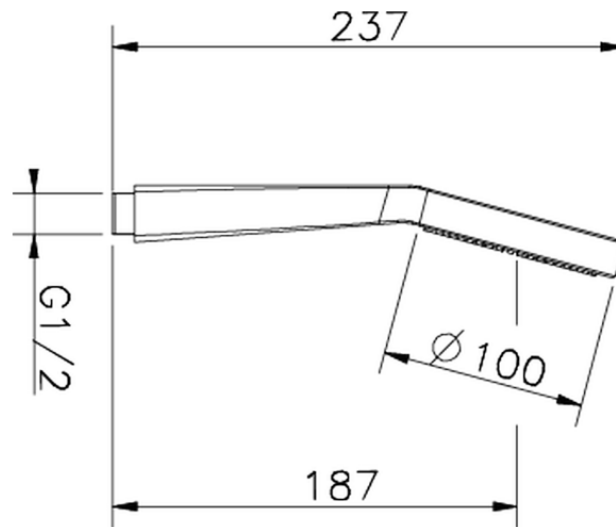

Doccetta Melody ABS SHOWER_05.DO.44H.

05.DO.44H.

<http://www.huberitalia.com/doccetta-melody-abs-shower-05-do-44h>

2026-06-17