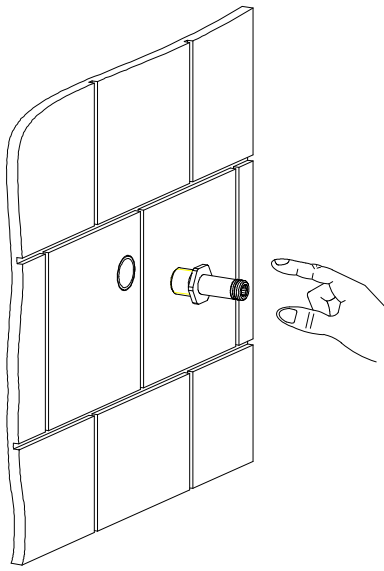

**1- INSTALLAZIONE :
INSTALLATION :**

1.1