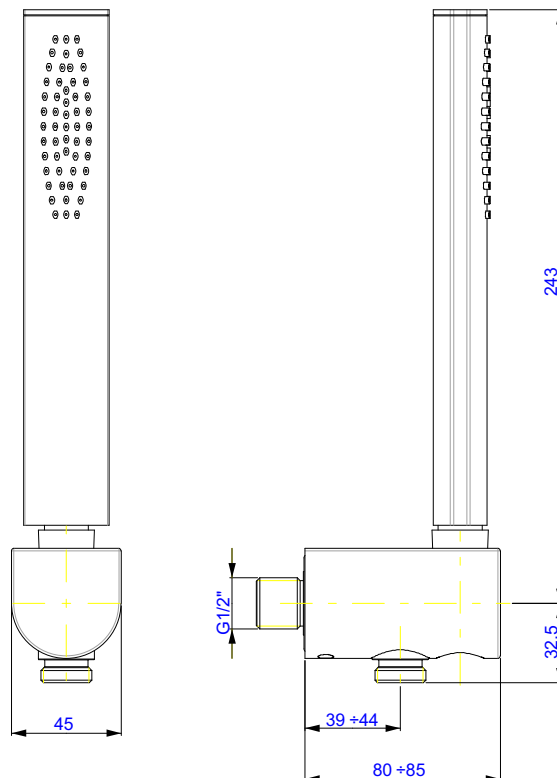

5- PULIZIA CLEANING

1. **I** - Per la pulizia quotidiana usare unicamente acqua e sapone e asciugare con un panno morbido.
   - Non usare altri detersivi o abrasivi che potrebbero danneggiare o deteriorare la superficie cromata.

1. **GB** - For the daily cleaning , you must use water and soap only and you have to wipe it With a soft cloth.
   - Do not use any other abrasive cleanser which can damage the surface.

6- CONDIZIONI DI LAVORO JOB CONDITIONS

1. **I** - Pressione Min. di funzionamento 1 Bar
   - Pressione Max. di funzionamento 5 Bar
   - Pressione di funzionamento raccomandata 2÷4 Bar
   - Temperatura Max. acqua calda 80° C
   - Temperatura acqua calda raccomandata 60° C
   - Per pressioni superiori a 5 Bar installare un riduttore di pressione.

1. **GB** - Minimal pressure of operation 1 Bar
   - Maximal pressure of operation 5 Bar
   - Pressure of operation registered letter 2÷4 Bar
   - Temperature maximum hot water 80° C
   - Temperature warm water registered letter 60° C
   - For advanced pressures to 5 Bars to install a pressure reducer

Huber
AQUA EMOTIONS

Via Brughiere,50
Fax.+39.0322.967797
I- 28017 San Maurizio No
e-mail :huber@huber-on-line.com
Tel.+39.0322.967783

IS.337

ICON

COMPLETO DOCCIA DUPLEX CON PRESA D'ACQUA
WALL ELBOW & FLEXIBLE SHOWER KIT

Huber
AQUA EMOTIONS