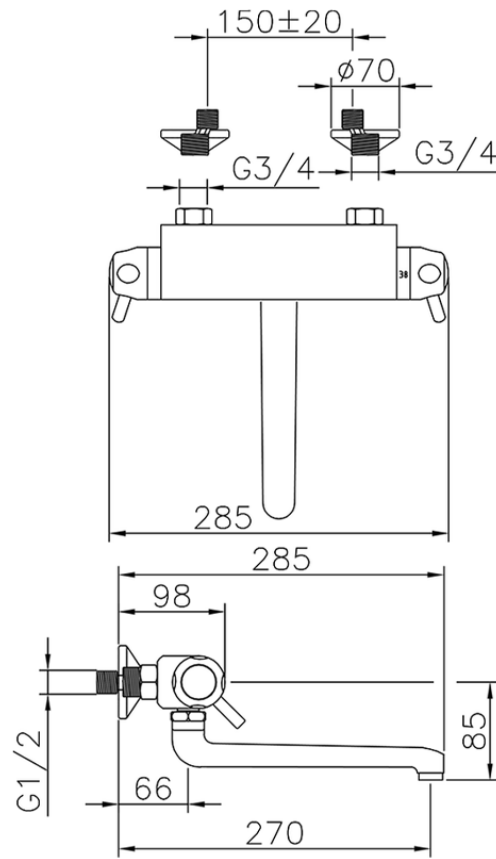

Miscelatore termostatico lavello a parete KITCHEN\_CPT70010

CPT70010

<https://www.huberitalia.com/miscelatore-termostatico-lavello-a-parete-kitchen-cpt70010>

2026-06-17