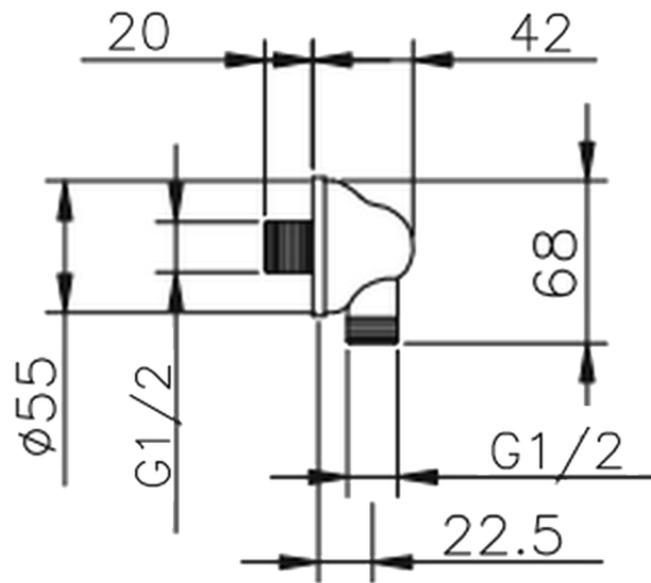

Presad'acqua SHOWER_67.02H.

67.02H.

<https://www.huberitalia.com/presa-dacqua-shower-67-02h>

2026-05-25