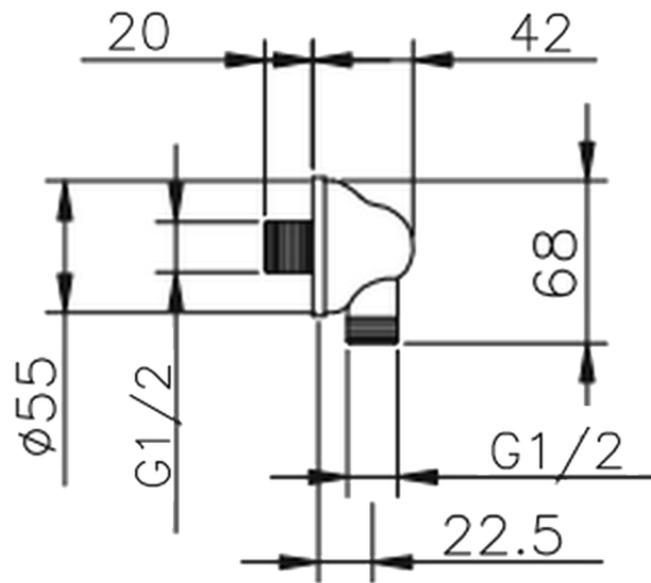

Presca d'acqua SHOWER_67.02H.

67.02H.

<https://www.huberitalia.com/presa-dacqua-shower-67-02h>

2026-05-25