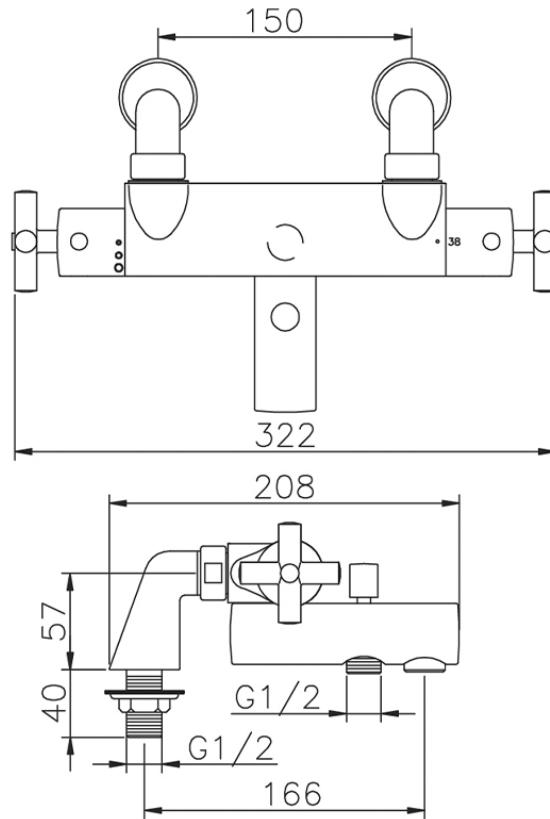

Miscelatore termostatico vasca SUITE_SUT28010

SUT28010

<https://www.huberitalia.com/miscelatore-termostatico-vasca-suite-sut28010>

2025-05-01