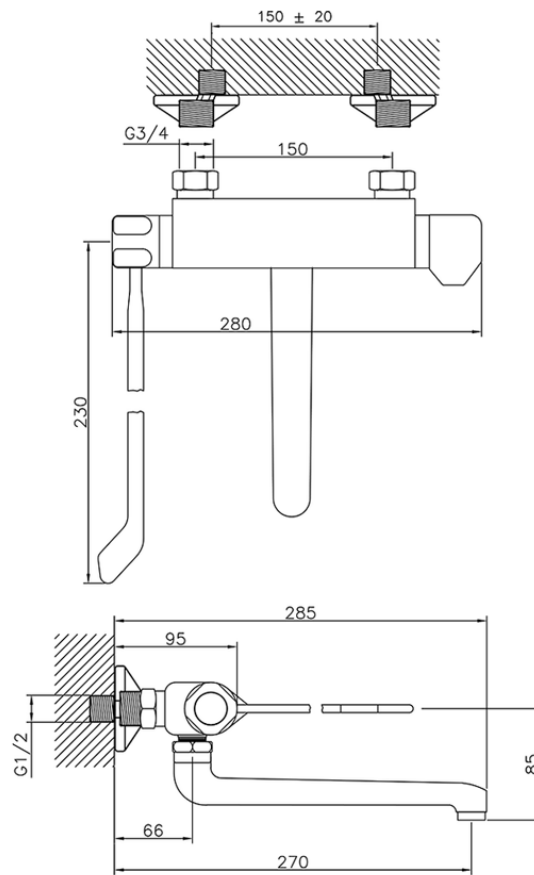

Miscelatore termostatico lavello a parete CLINIC&TECHNICAL_CLT70020

CLT70020

<https://www.huberitalia.com/miscelatore-termostatico-lavello-a-parete-clinicttechnical-clt70020>

2026-06-16