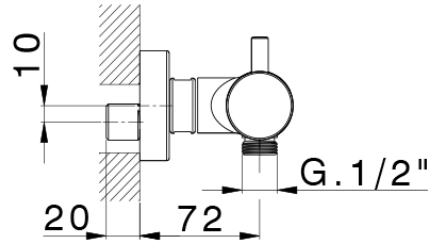

Miscelatore termostatico doccia THERMO_MTT01010

MTT01010

<https://www.huberitalia.com/miscelatore-termostatico-doccia-thermo-mtt01010>

2026-06-11