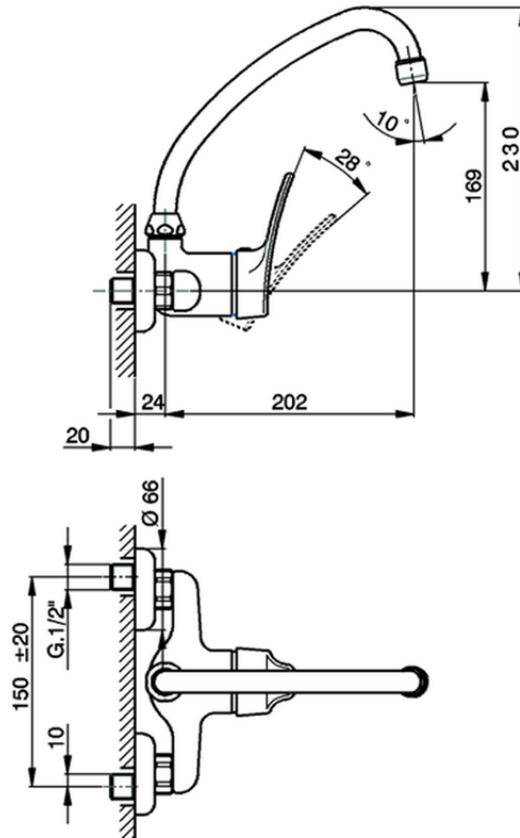

Miscelatore monocomandoavello a parete KITCHEN_FU700411

FU700411

<https://www.huberitalia.com/miscelatore-monocomando-lavello-a-parete-kitchen-fu700411>

2026-05-30