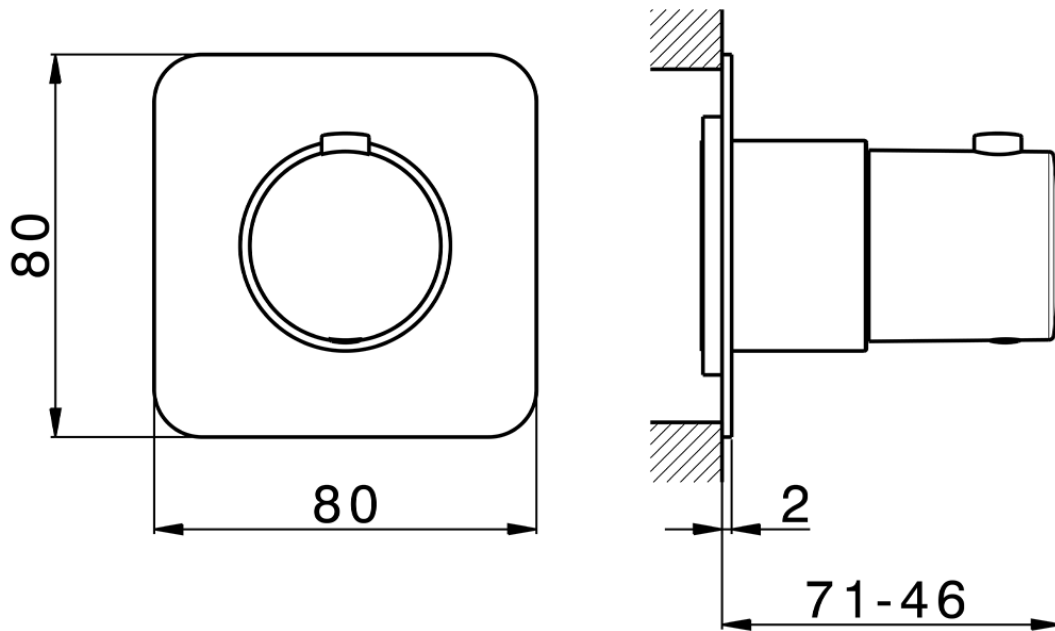

## Parte esterna termostatico incasso PUSH&SHOWER

PS0G1020

<https://www.huberitalia.com/parte-esterna-termostatico-incasso-pushshower-ps0g1020>

ZBOG1000

<https://www.huberitalia.com/parte-incasso-termostatico-incasso-zb0g1000>