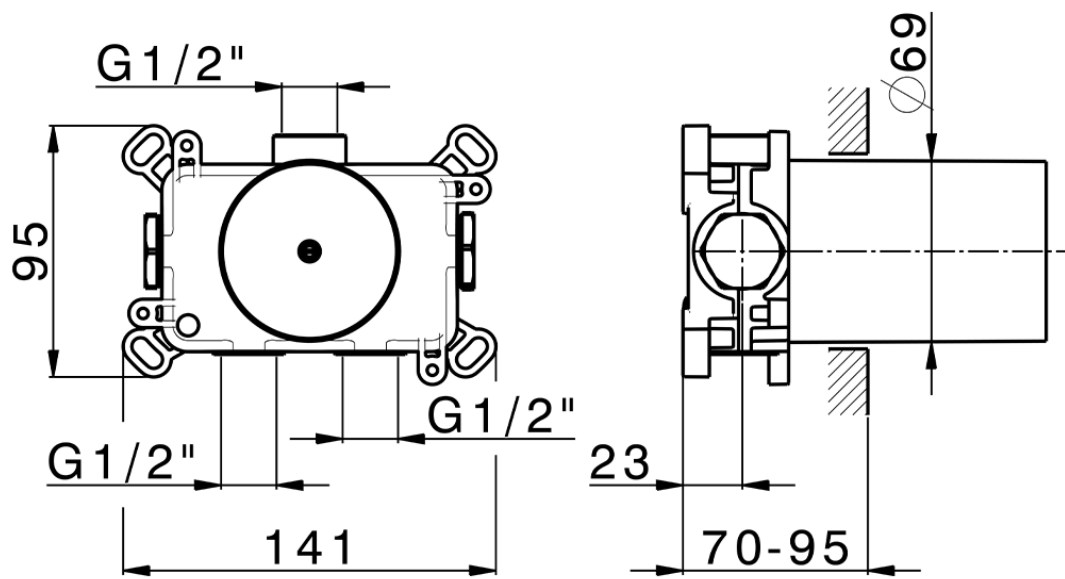

## Parte esterna termostatico incasso PUSH&SHOWER

PS0G1020

<https://www.huberitalia.com/parte-esterna-termostatico-incasso-pushshower-ps0g1020>

ZBOG1000

<https://www.huberitalia.com/parte-incasso-termostatico-incasso-zb0g1000>