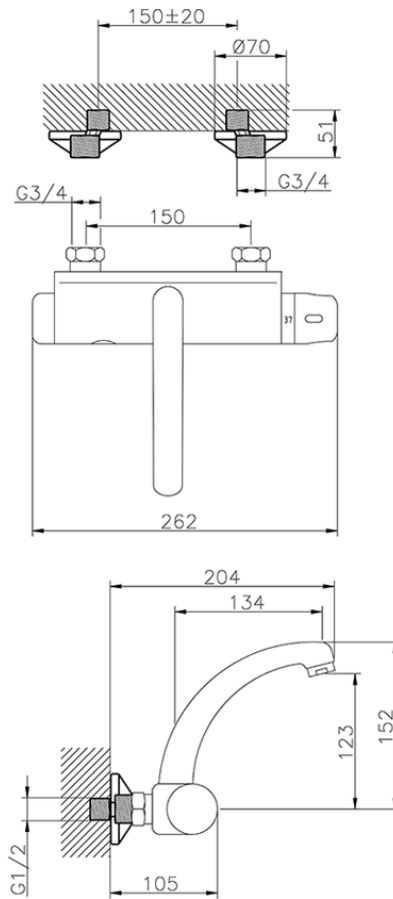

## Miscelatore termostatico lavello a parete elett. THERMO\_401.23H.

401.23H.

<https://www.huberitalia.com/miscelatore-termostatico-lavello-a-parete-elett-thermo-401-23h>

2026-06-17