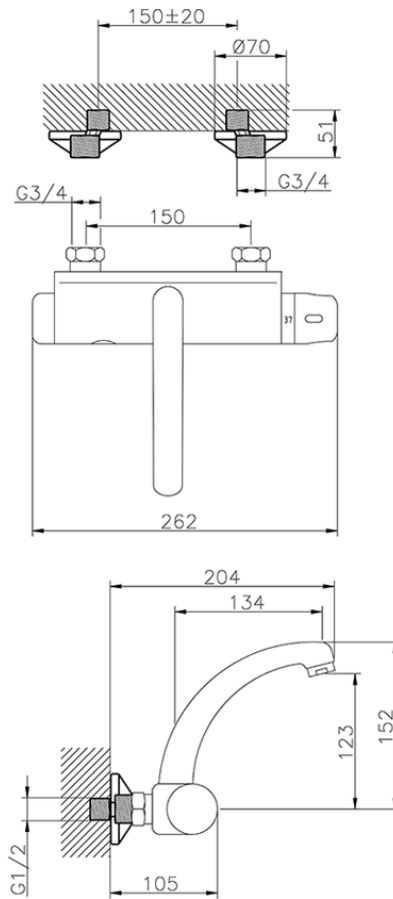

Miscelatore termostatico lavello a parete elett. THERMO_401.23H.

401.23H.

<https://www.huberitalia.com/miscelatore-termostatico-lavello-a-parete-elett-thermo-401-23h>

2026-04-17