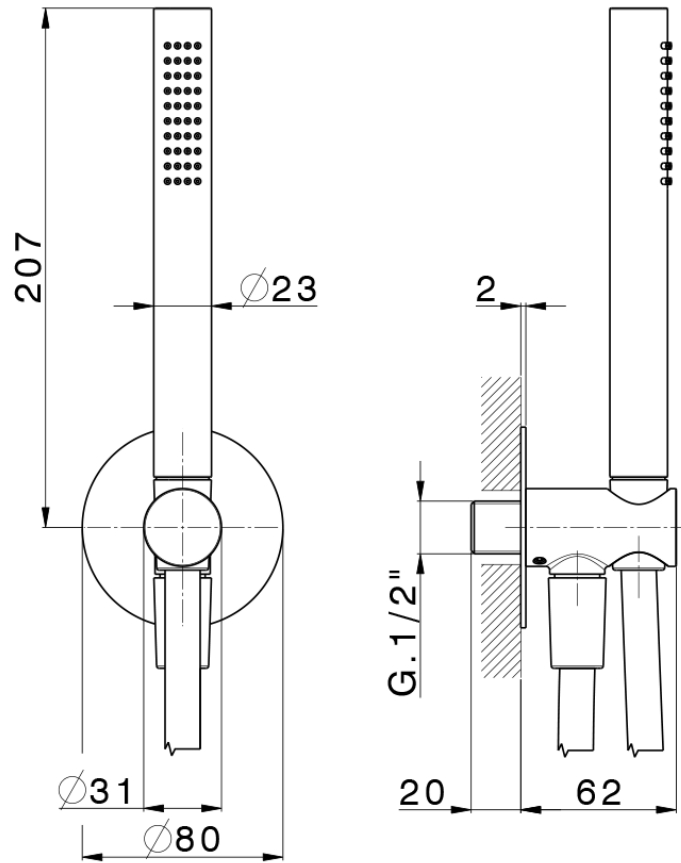

## Completo doccia con presa acqua PUSH

SS0G5100

<https://www.huberitalia.com/completo-doccia-con-presa-acqua-pushshower-ss0g5100>

2026-05-13