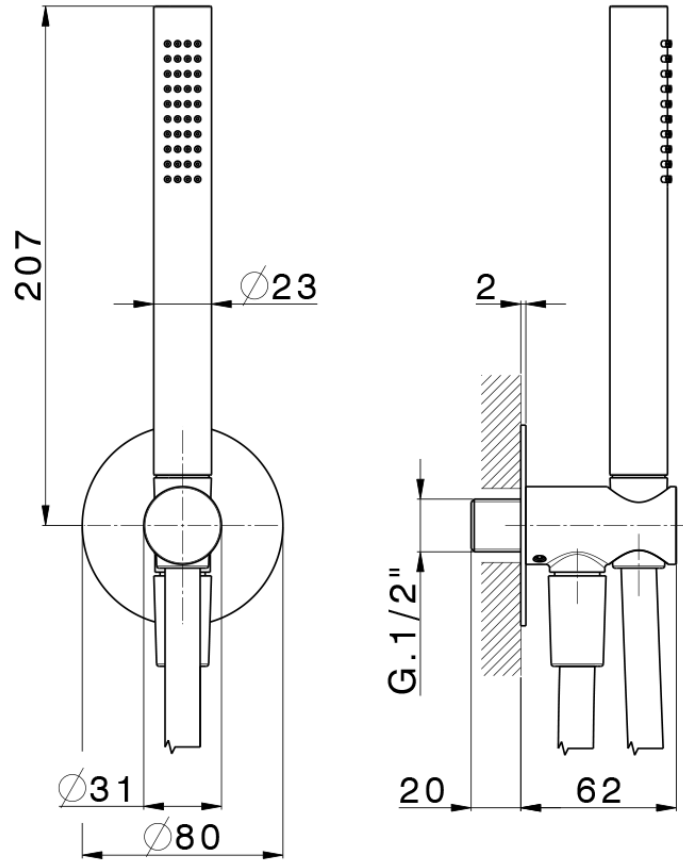

Completo doccia con presa acqua PUSH

SS0G5100

<https://www.huberitalia.com/completo-doccia-con-presa-acqua-pushshower-ss0g5100>

2026-07-03