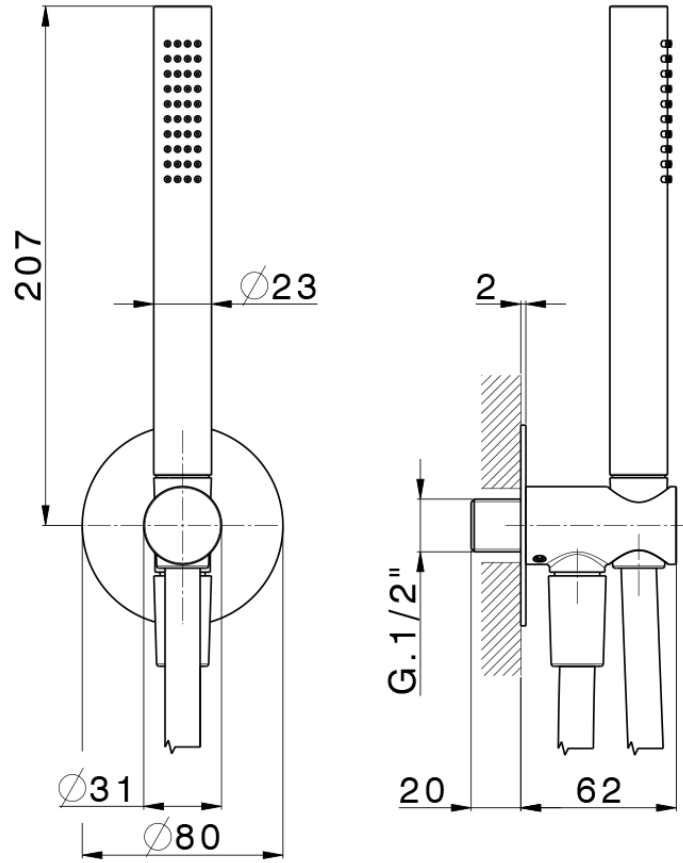

Completo doccia con presa acqua PUSH

SS0G5100

<https://www.huberitalia.com/completo-doccia-con-presa-acqua-pushshower-ss0g5100>

2026-07-03