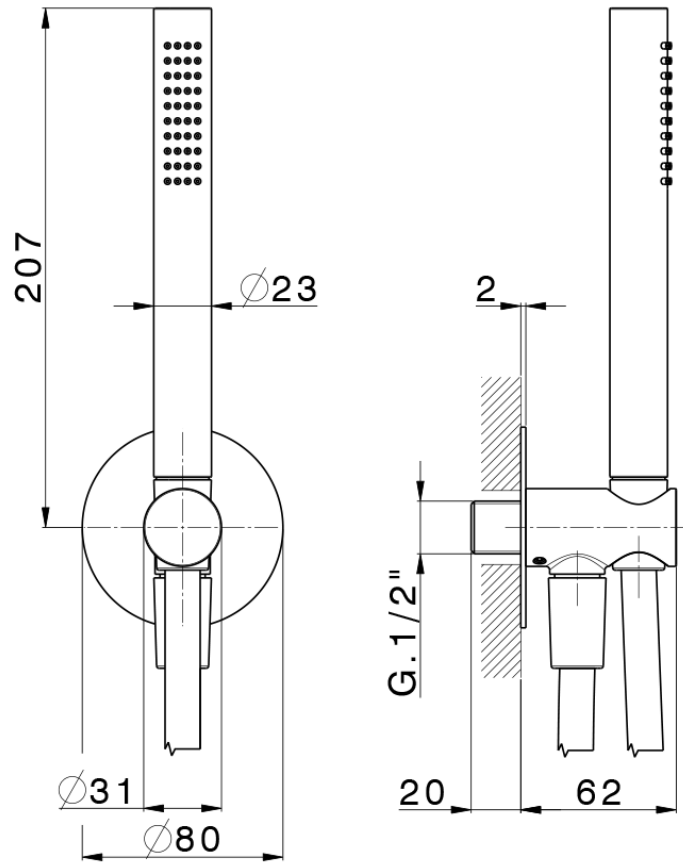

## Completo doccia con presa acqua PUSH

SS0G5100

<https://www.huberitalia.com/completo-doccia-con-presa-acqua-pushshower-ss0g5100>

2026-05-13