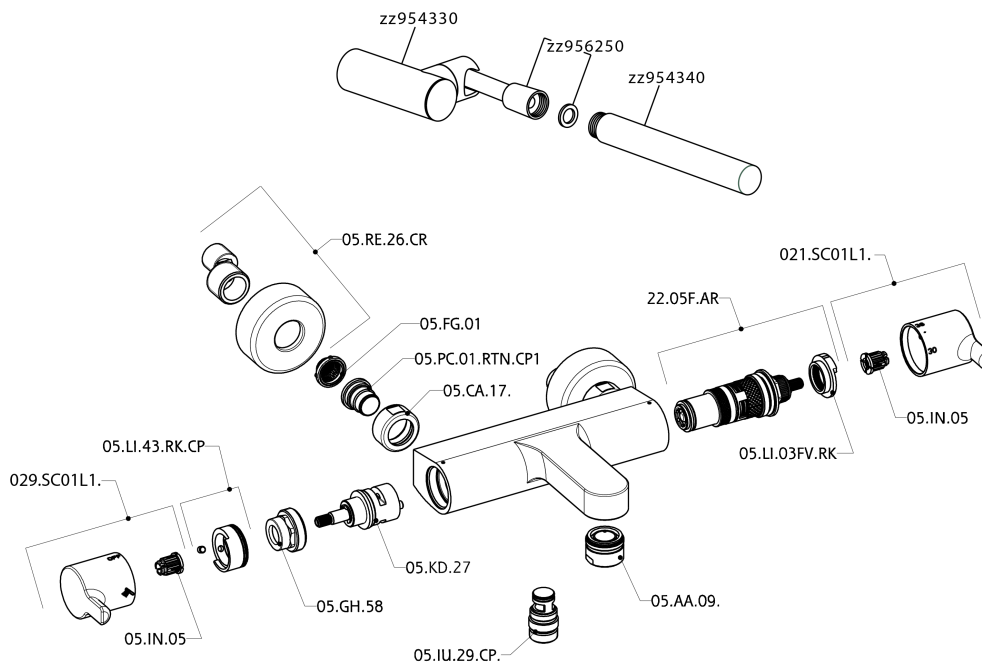

## Miscelatore termostatico vasca completo H2\_H2D21010

H2D21010

<https://www.huberitalia.com/miscelatore-termostatico-vasca-completo-h2-h2d21010>

2026-06-27