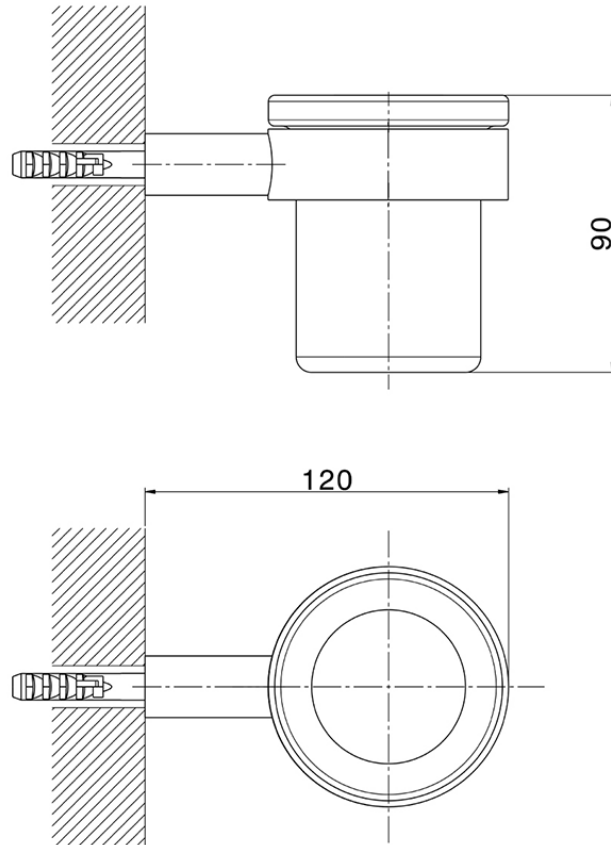

Porta bicchiere_ACCESSORI BAGNO_SI090501

SI090501

<https://www.huberitalia.com/porta-bicchieri-accessori-bagno-si090501>

2026-06-14