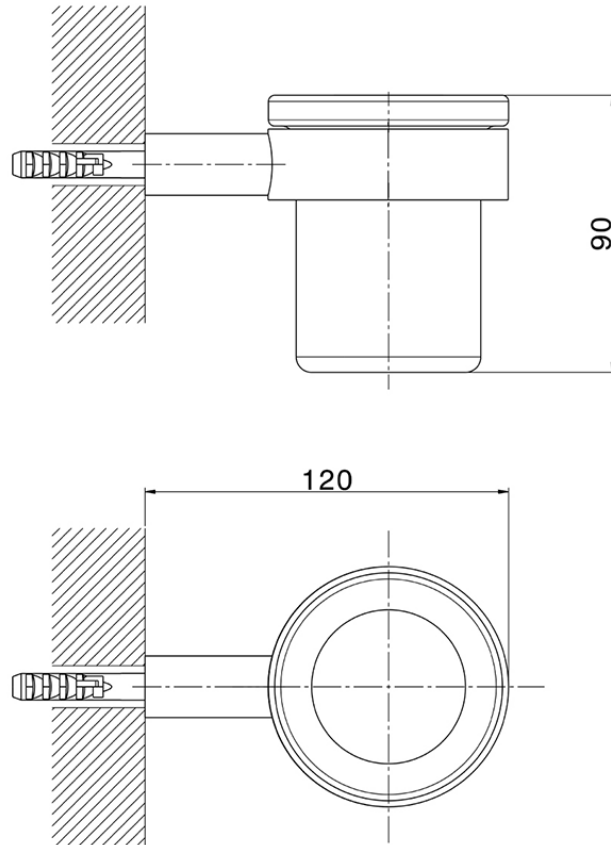

Porta bicchiere_ACCESSORI BAGNO_SI090501

SI090501

<https://www.huberitalia.com/porta-bicchieri-accessori-bagno-si090501>

2026-04-24