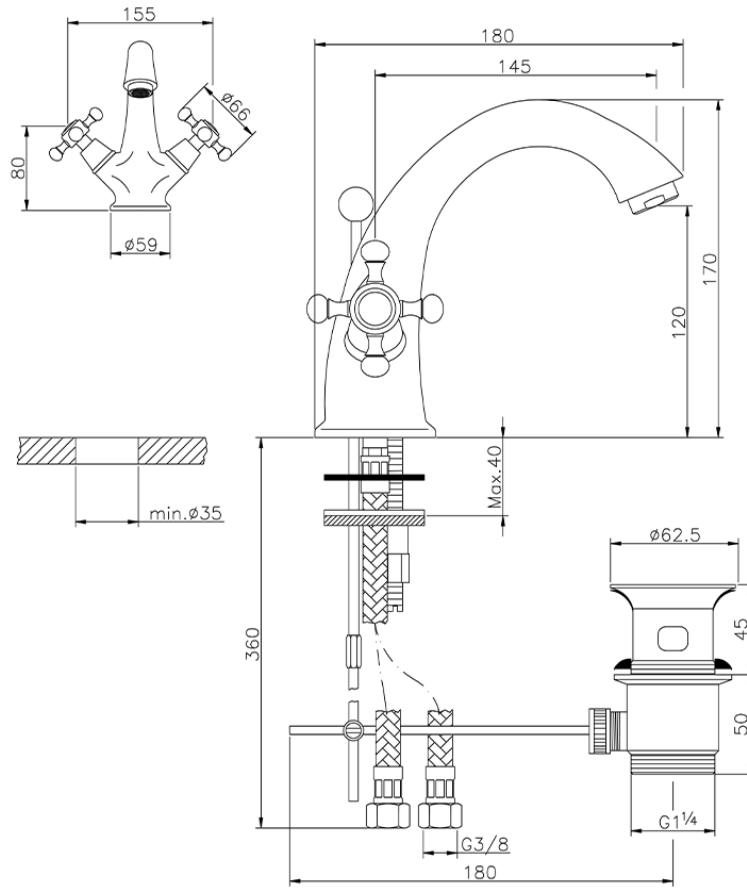

Miscelatore lavabo VICTORIAN_VT000510

VT000510

<https://www.huberitalia.com/miscelatore-lavabo-victorian-vt000510>

2026-05-01