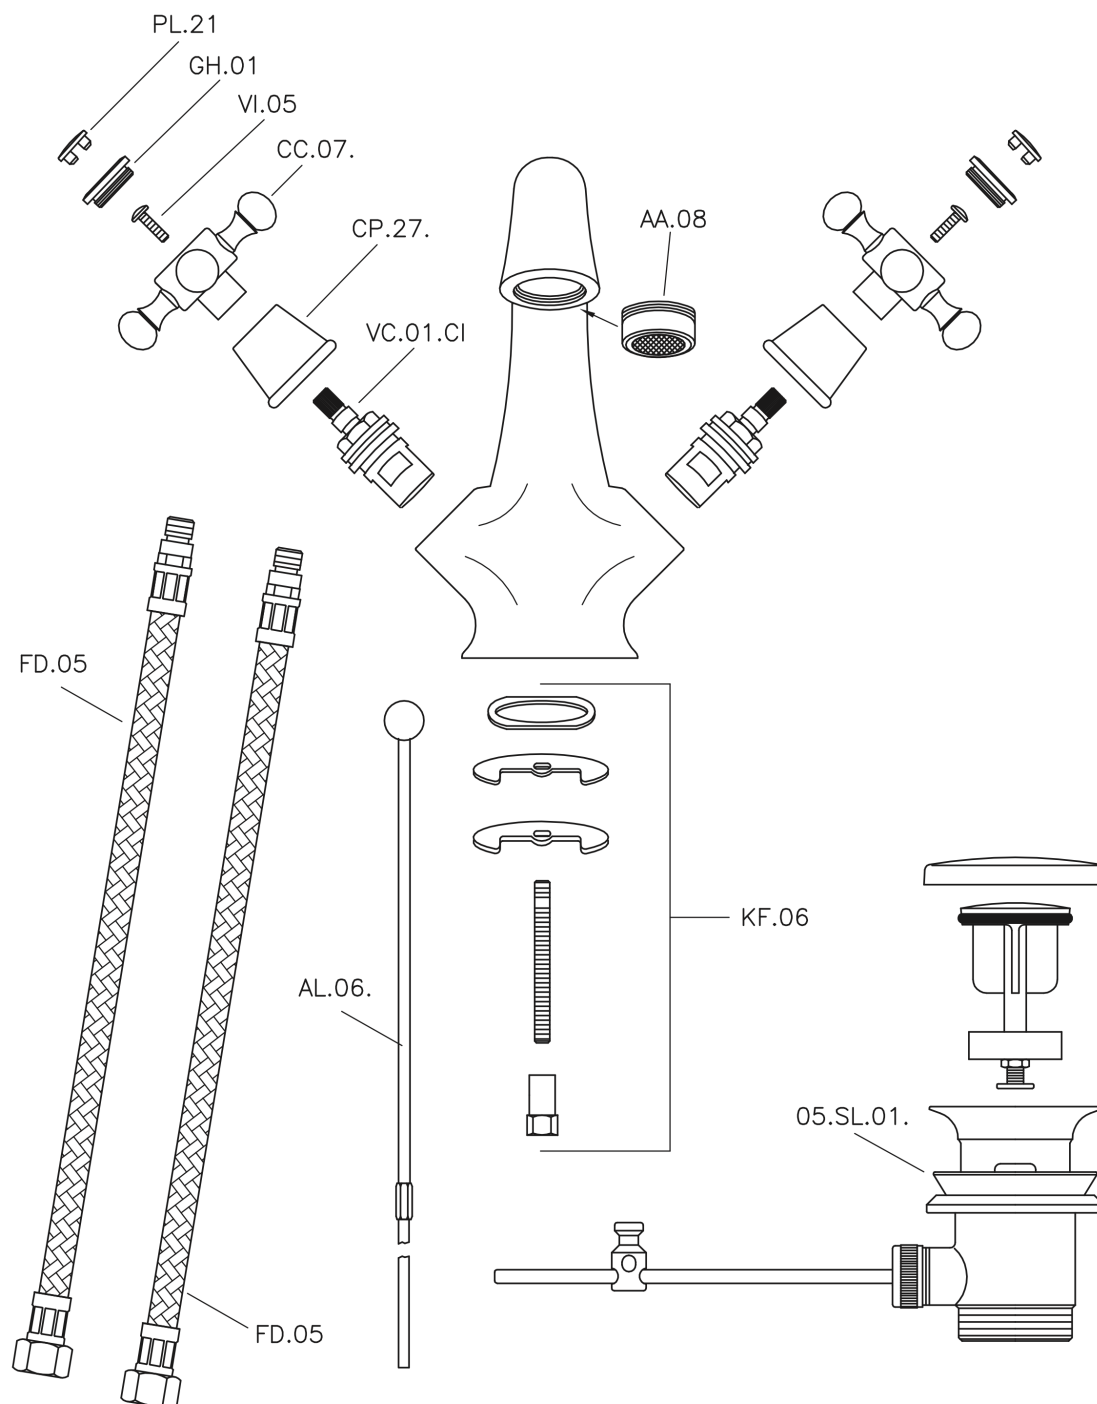

Miscelatore lavabo VICTORIAN_VT000510

VT000510

<https://www.huberitalia.com/miscelatore-lavabo-victorian-vt000510>

2026-05-01