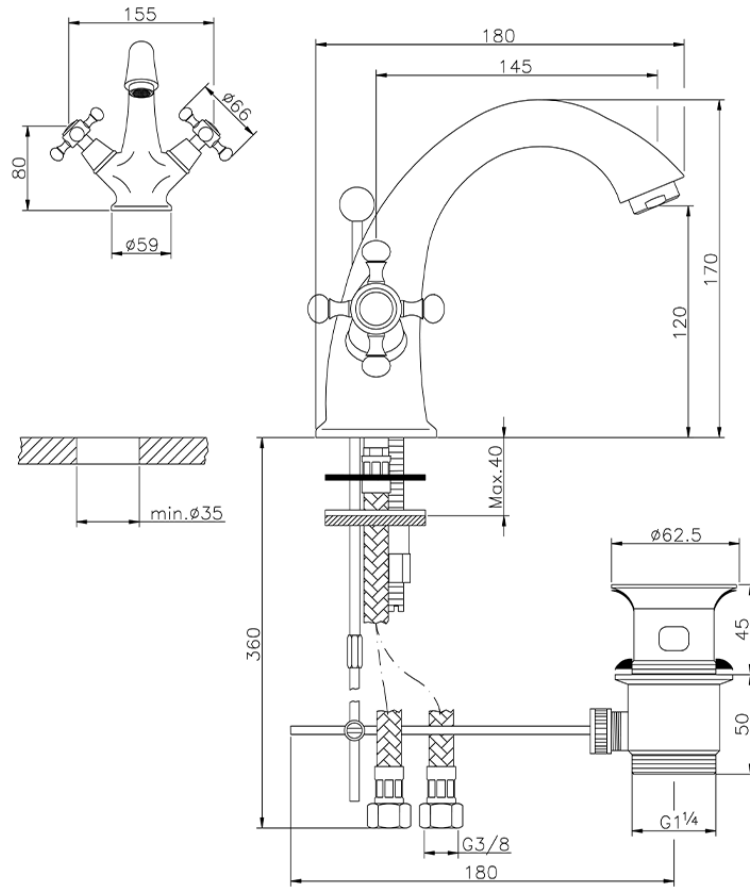

Miscelatore lavabo VICTORIAN_VT000510

VT000510

<https://www.huberitalia.com/miscelatore-lavabo-victorian-vt000510>

2026-06-20