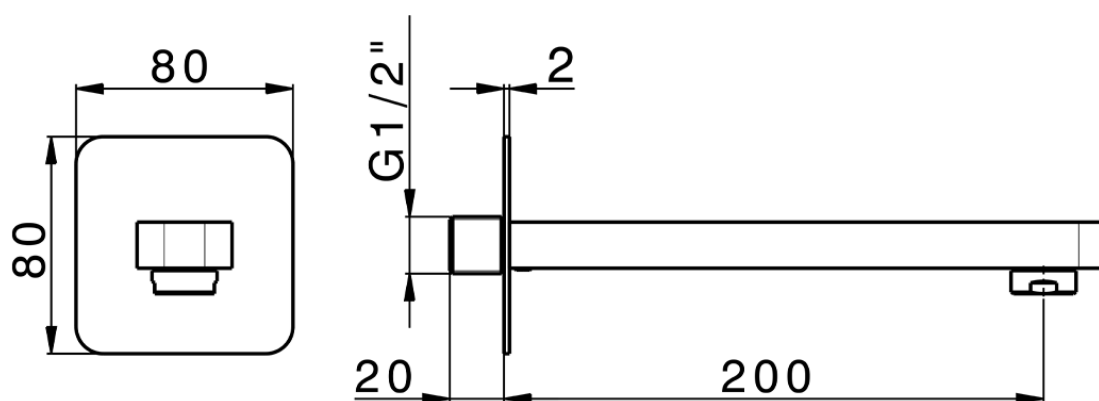

Bocca di erogazione PUSH&SHOWER_ZB0G5110

ZB0G5110

<https://www.huberitalia.com/bocca-di-erogazione-pushshower-zb0g5110>

2026-06-12