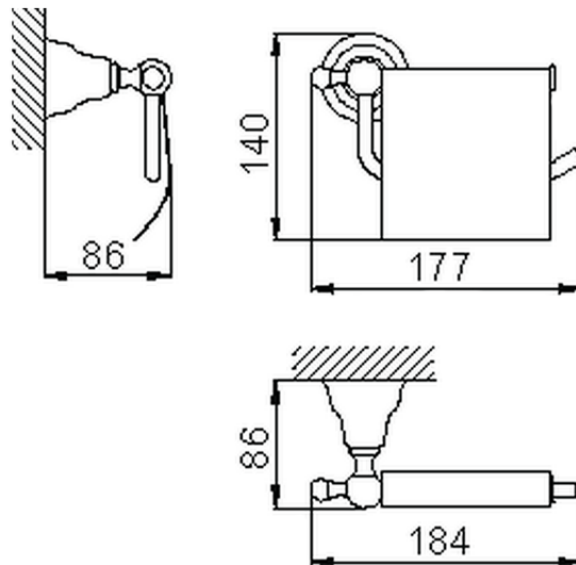

Porta rotolo CROISSETTE_4036.01H.

4036.01H.

<https://www.huberitalia.com/porta-rotolo-croisette-4036-01h>

2026-06-14