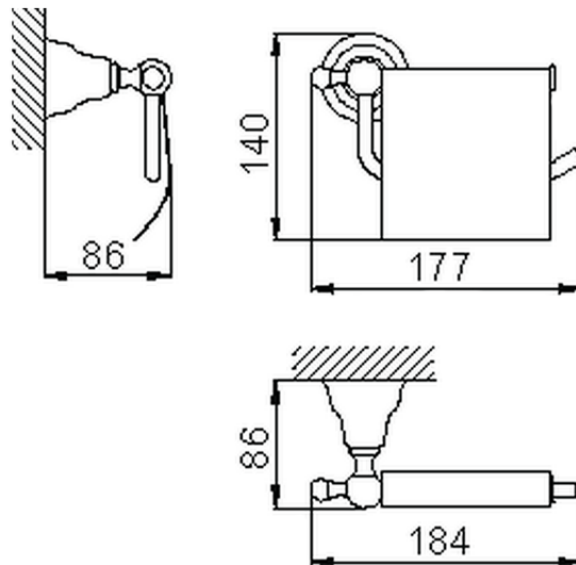

Porta rotolo CROISSETTE_4036.01H.

4036.01H.

<https://www.huberitalia.com/porta-rotolo-croisette-4036-01h>

2026-04-17