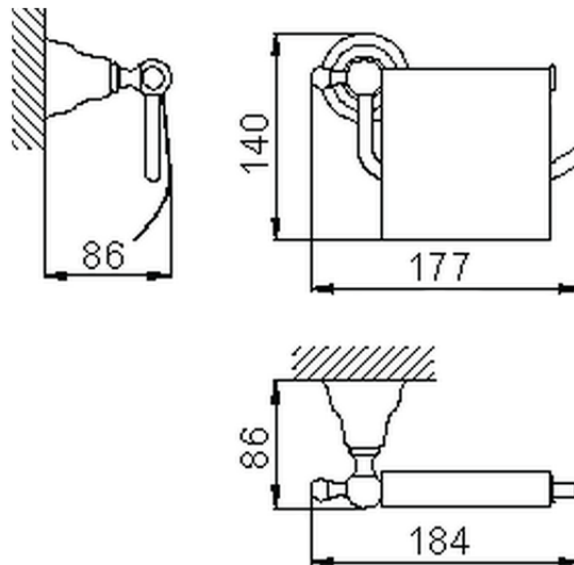

Porta rotolo CROISSETTE_4036.01H.

4036.01H.

<https://www.huberitalia.com/porta-rotolo-croisette-4036-01h>

2026-04-14