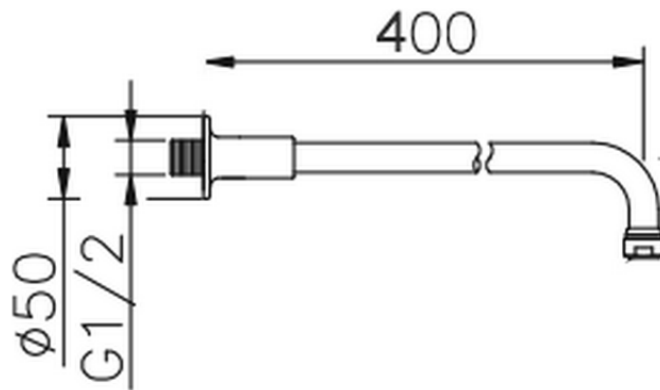

## Braccio doccia VT-CS SHOWER\_05.BD.02H.

05.BD.02H.

<https://www.huberitalia.com/braccio-doccia-vt-cs-shower-05-bd-02h>

2026-06-25