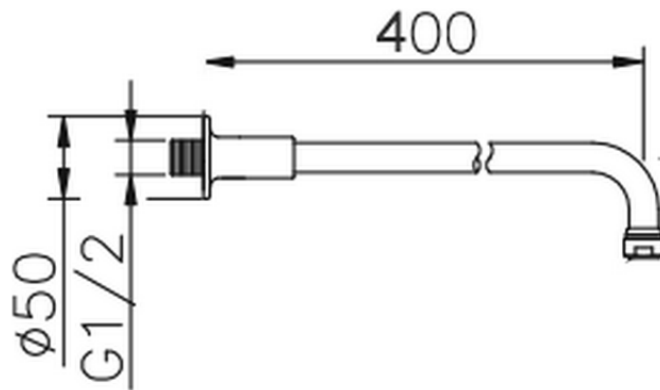

Braccio doccia VT-CS SHOWER_05.BD.02H.

05.BD.02H.

<https://www.huberitalia.com/braccio-doccia-vt-cs-shower-05-bd-02h>

2026-06-26