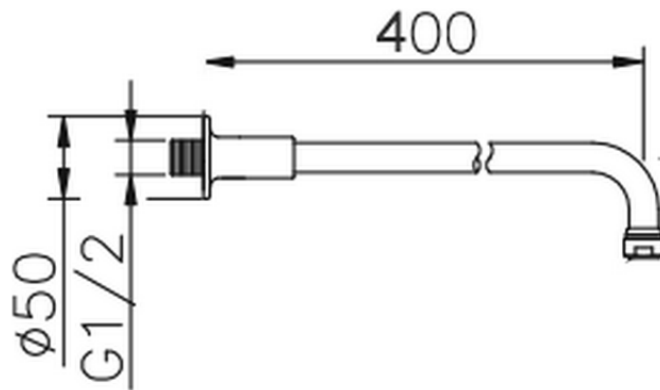

Braccio doccia VT-CS SHOWER_05.BD.02H.

05.BD.02H.

<https://www.huberitalia.com/braccio-doccia-vt-cs-shower-05-bd-02h>

2026-06-20