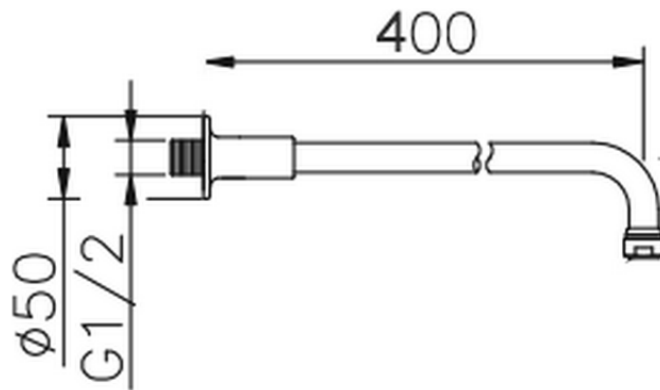

## Braccio doccia VT-CS SHOWER\_05.BD.02H.

05.BD.02H.

<https://www.huberitalia.com/braccio-doccia-vt-cs-shower-05-bd-02h>

2026-06-18