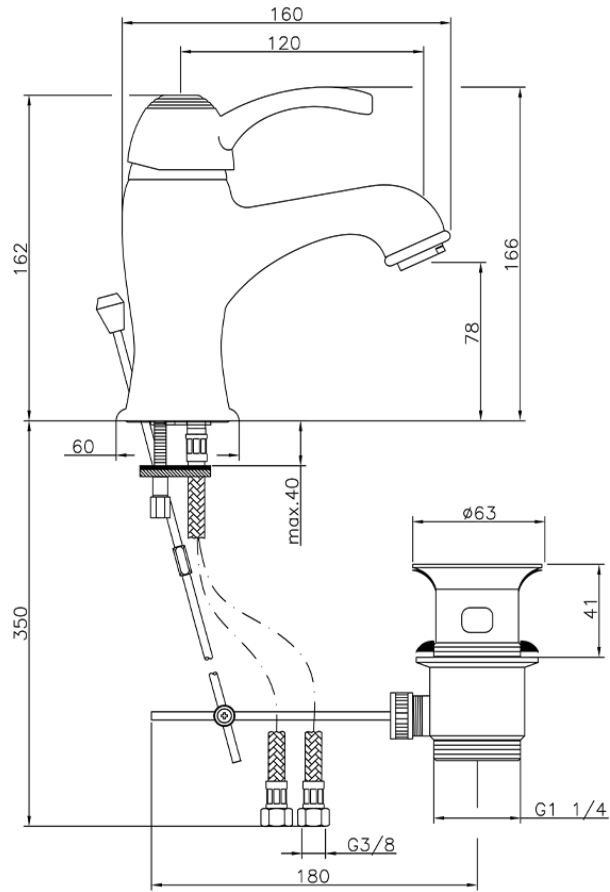

Miscelatore monocomando lavabo VICTORIAN_VM000510

VM000510

<https://www.huberitalia.com/miscelatore-monocomando-lavabo-victorian-vm000510>

2026-06-20