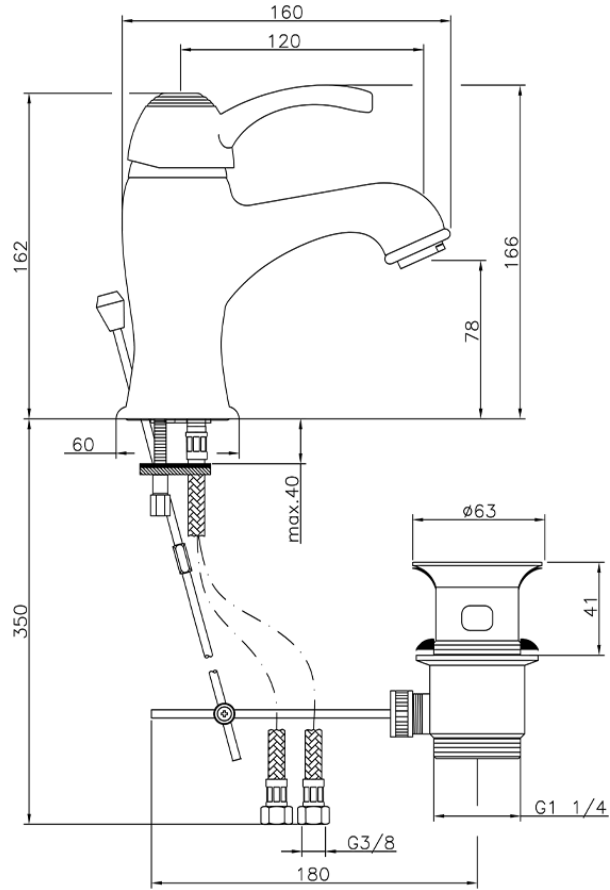

Miscelatore monocomando lavabo VICTORIAN_VM000510

VM000510

<https://www.huberitalia.com/miscelatore-monocomando-lavabo-victorian-vm000510>

2026-06-20