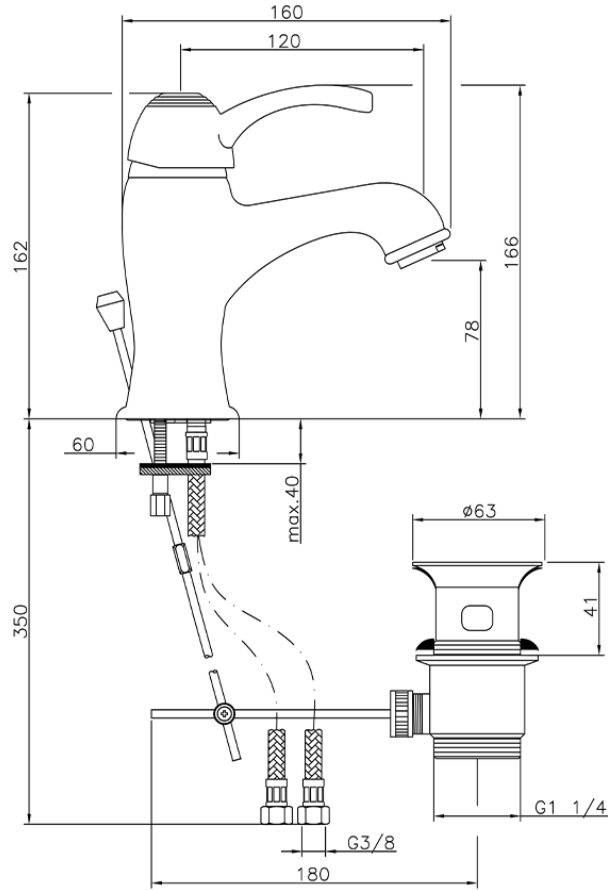

Miscelatore monocomando lavabo VICTORIAN_VM000510

VM000510

<https://www.huberitalia.com/miscelatore-monocomando-lavabo-victorian-vm000510>

2026-05-01