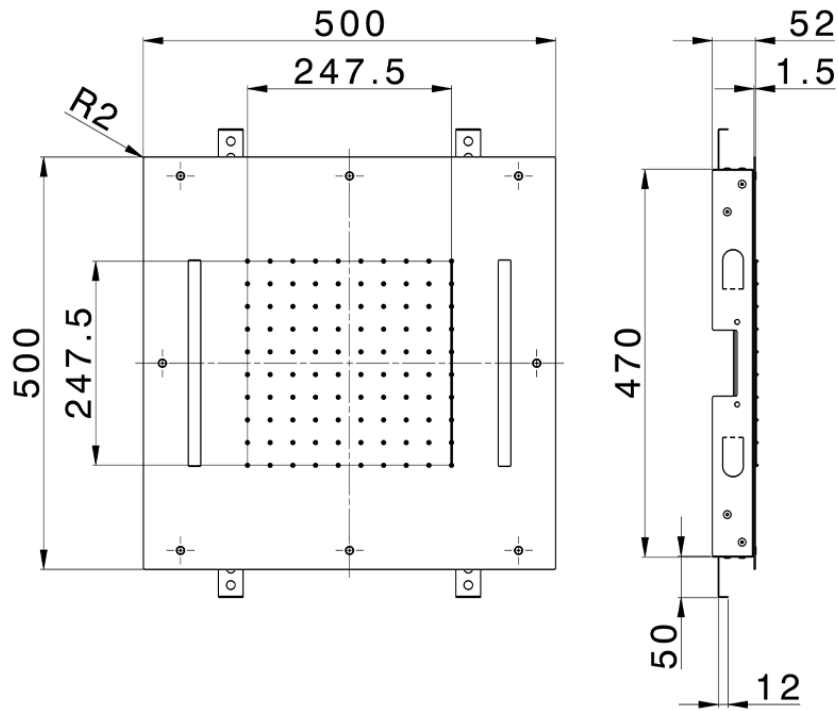

Soffione a soffitto con cromoterapia 500x500 mm ZEN_ZS1C0075

ZS1C0075

<https://www.huberitalia.com/soffione-a-soffitto-con-cromoterapia-500x500-mm-zen-zs1c0075>

2026-05-15