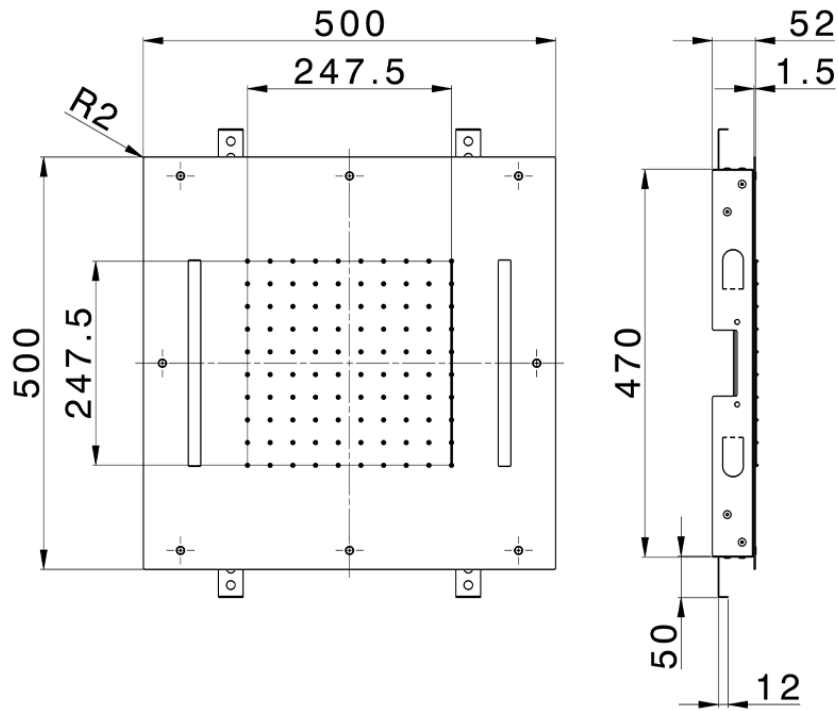

Soffione a soffitto con cromoterapia 500x500 mm ZEN\_ZS1C0075

ZS1C0075

<https://www.huberitalia.com/soffione-a-soffitto-con-cromoterapia-500x500-mm-zen-zs1c0075>

2026-05-15